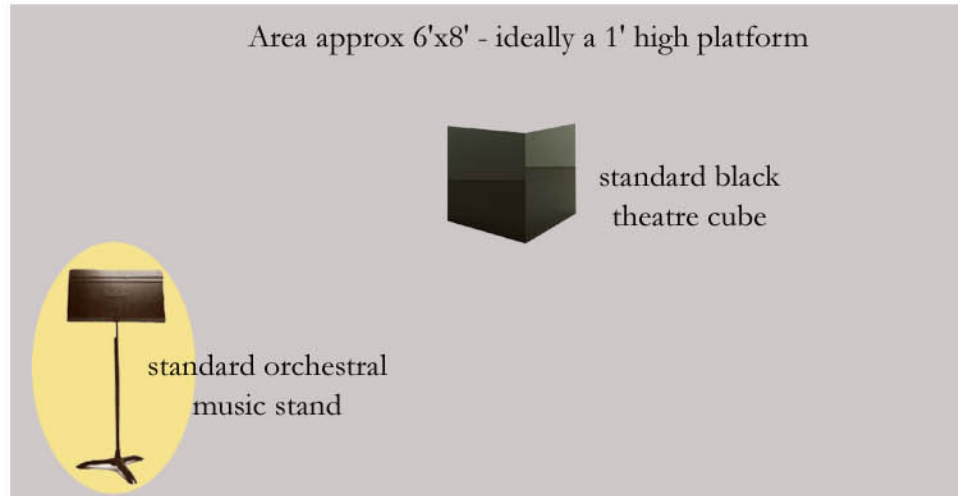

## Stage and Light Setup for *The Boycott*

Freestanding coat rack

Freestanding coat rack

standard orchestral  
music stand

standard black  
theatre cube

box with lid

tall black stool

### Lighting Needs

- General wash of stage
- Defined area light for platform, ideally with blue background
- Four specials:
  - UR coat rack with red gel
  - DR platform
  - DR box
  - DL stool
- Overall spooky light, ideally with chasers in and out of cue

### Presenter Provides

- Light and sound equipment
- 2 board operators
- 1 6'x8' platform (if available)
- 2 standing coat racks (or equivalent)
- 1 black theatre cube
- 1 black music stand (solid orchestra style - not wire)
- 1 tall black stool